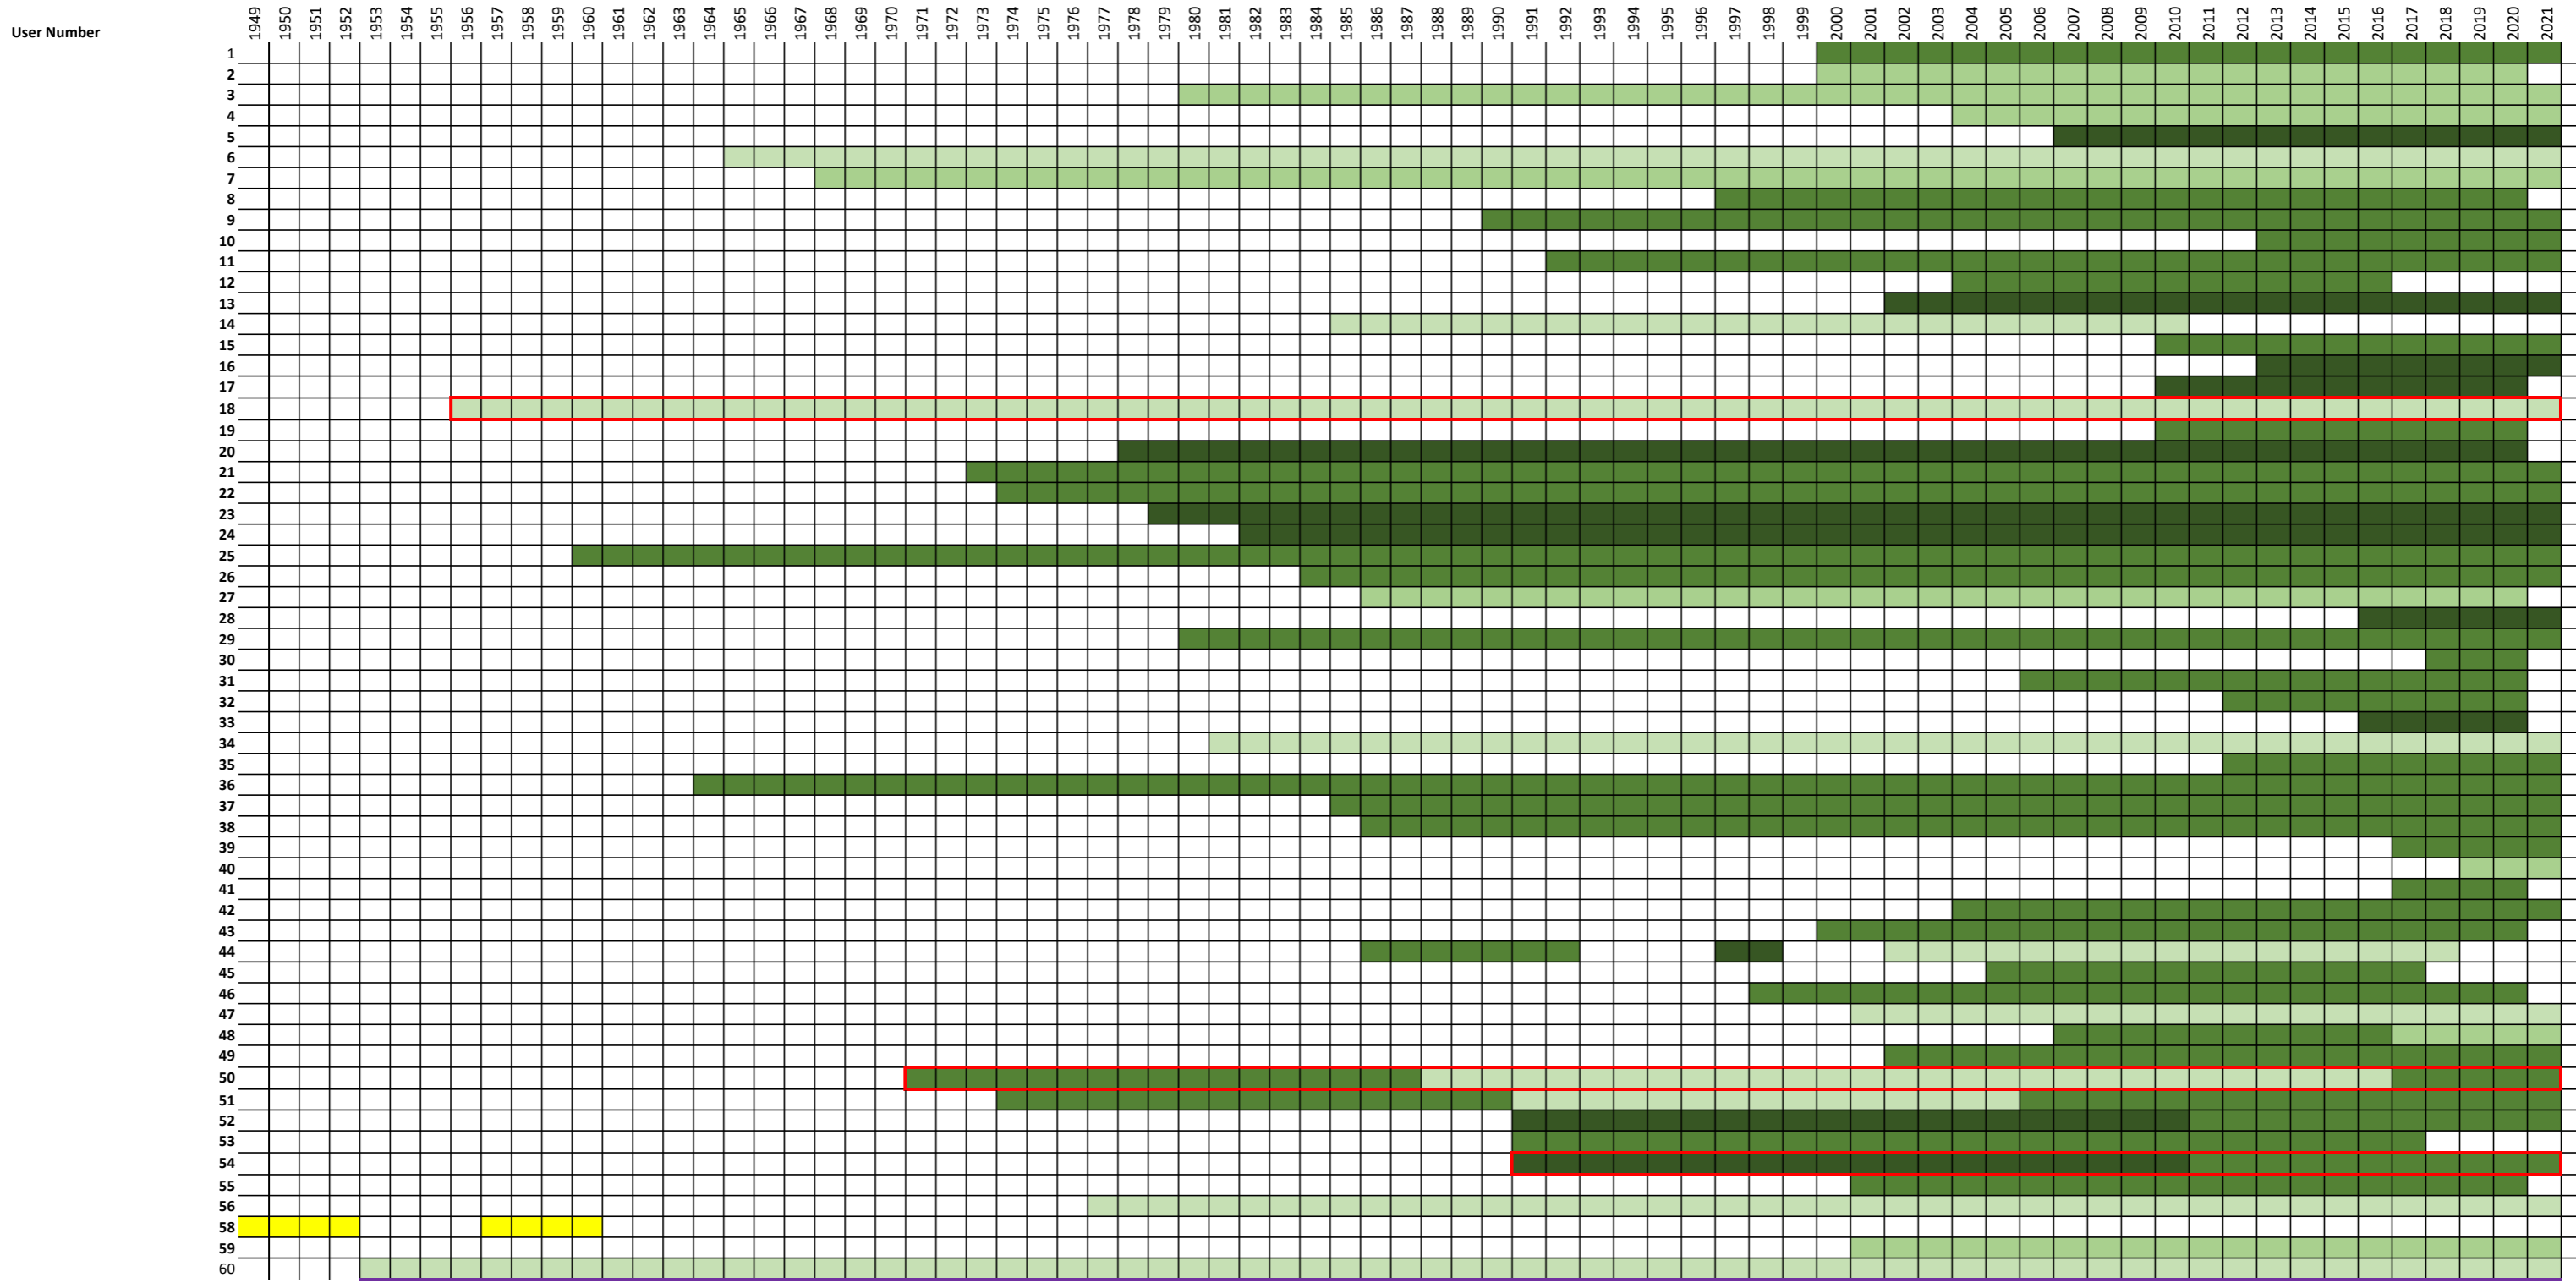

User Evidence: On Foot

Colour Key

- Daily
- Weekly
- Monthly
- Every few months
- Once a year
- Other
- Use that may not be not *as of right*

User Evidence: By Bicycle

Colour Key