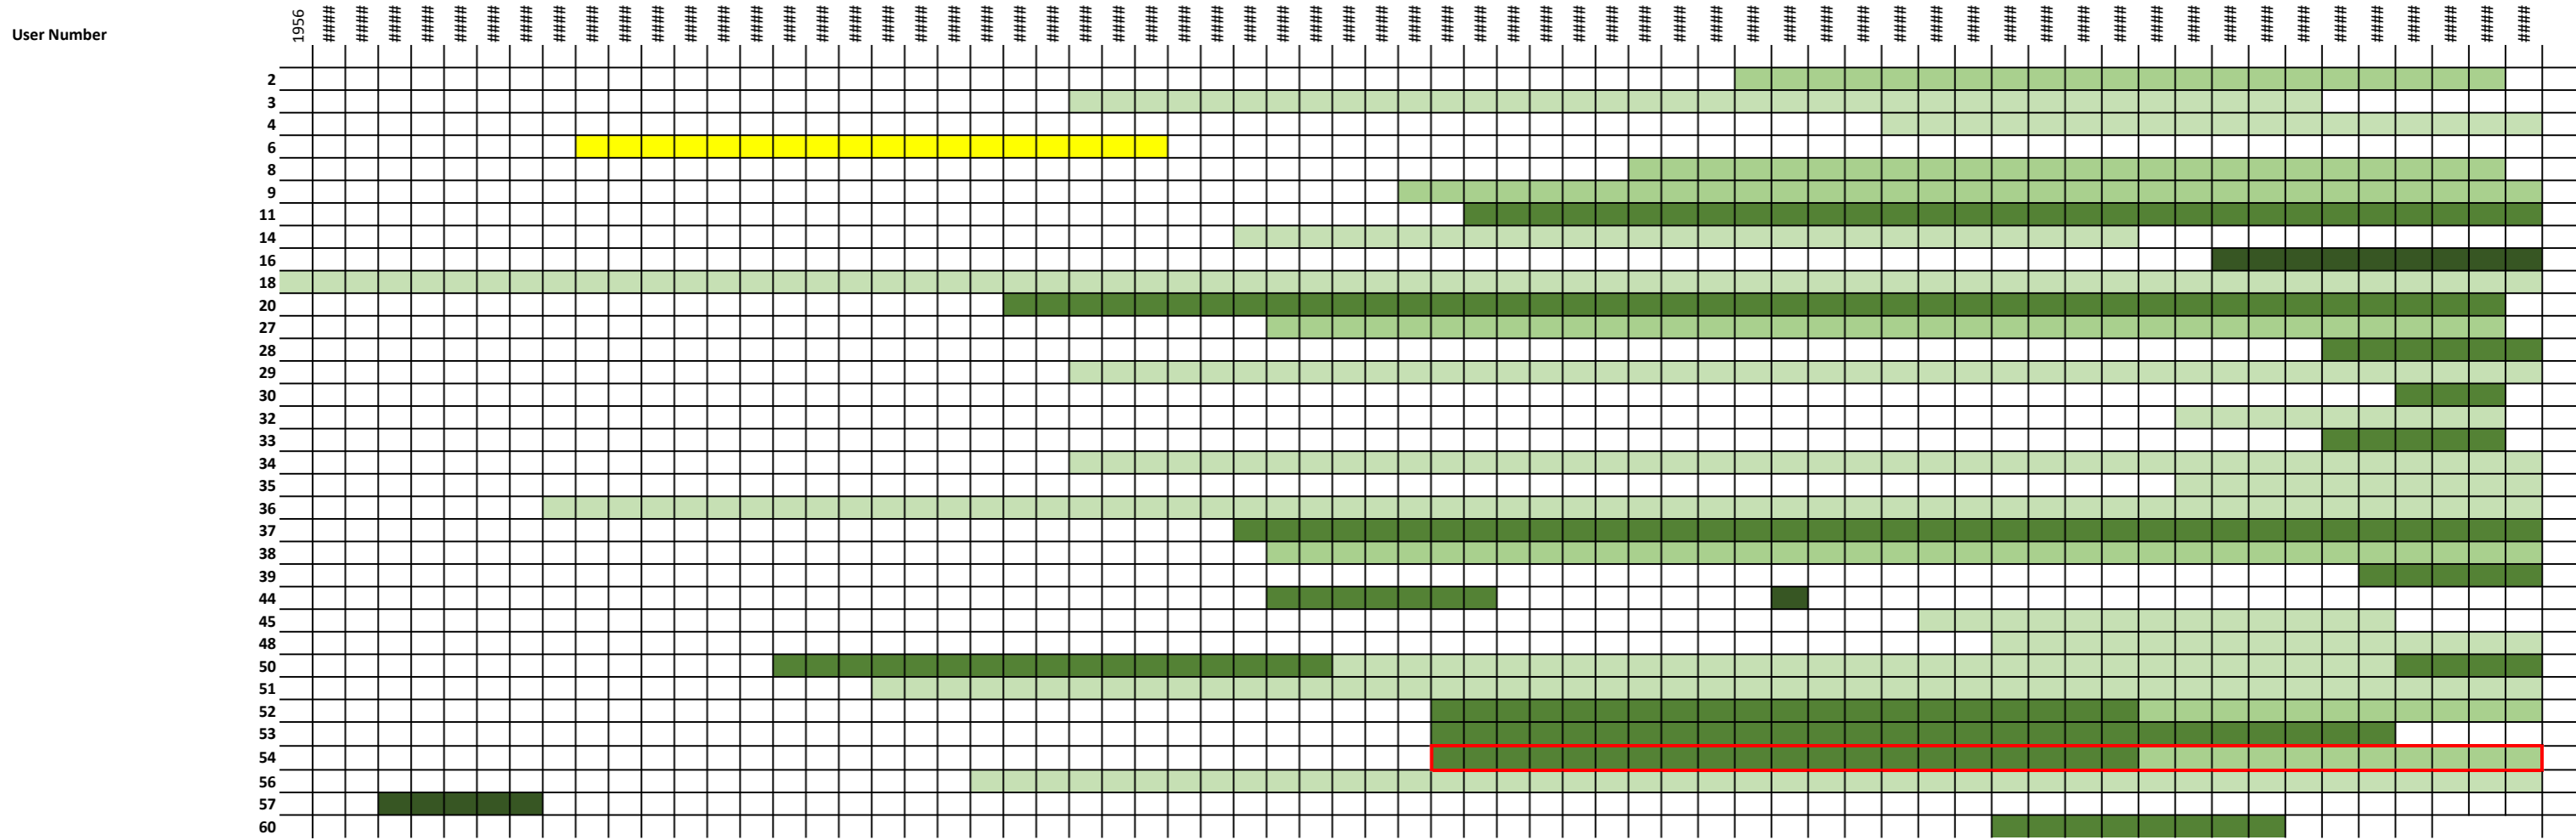

User Evidence: On Foot

Colour Key

- Daily
- Weekly
- Monthly
- Every few months
- Once a year
- Other
- Use that may not be not *as of right*

User Evidence: By Bicycle

Colour Key